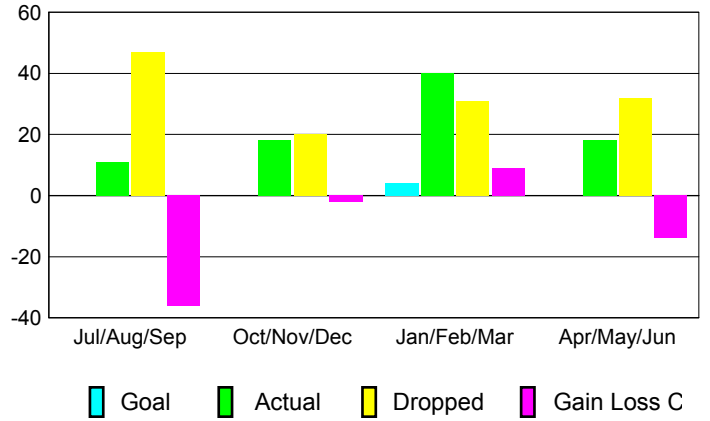

GMT: **JERRY SMITH**

Location: **VIRGINIA**

GMT CA: **1**

**CLUBS**

Month	New Club Goal	Actual New Clubs	Actual Dropped Clubs	Gain/Loss of Clubs
<b>2012-2013</b>				
Jul/Aug/Sep	0	0	0	0
Oct/Nov/Dec	0	0	0	0
Jan/Feb/Mar	0	0	0	0
Apr/May/June	0	0	0	0
<b>Totals</b>	<b>0</b>	<b>0</b>	<b>0</b>	<b>0</b>

**Club Results 2012-2013**

Goal, New, Dropped, Gain/Loss

**YTD Status Quo Clubs 2012-2013**

Status Quo Clubs Compared to Status Quo Members

**Club Gain/Loss 2012-2013**

**MEMBERSHIP**

Month	Net Memb Goal	Actual New Memb	Actual Dropped Memb	Gain/Loss of Memb
<b>2012-2013</b>				
Jul/Aug/Sep	0	11	47	-36
Oct/Nov/Dec	0	18	20	-2
Jan/Feb/Mar	4	40	31	9
Apr/May/June	0	18	32	-14
<b>Totals</b>	<b>4</b>	<b>87</b>	<b>130</b>	<b>-43</b>

**Membership Results 2012-2013**

Goal, New, Dropped, Gain/Loss

**Gender Comparison 2012-2013**

**Membership Gain/Loss 2012-2013**